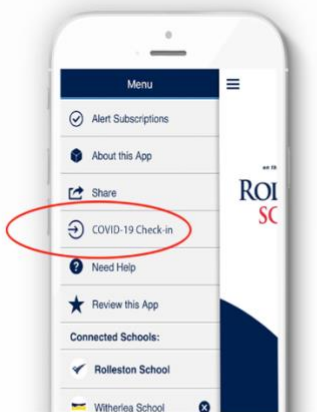

Have a lovely weekend everyone!

Nga mihi nui

Steve

**Onekawa School**

**Our School App has a new COVID-19 Check-in module**

"Available on App version 2.4.0 or greater"

Parents, caregivers and visitors can use the App to:

- 1) Check in to the School on arrival by registering your details.
- 2) Show staff confirmation screen if requested.
- 3) Check out when leaving the premises.

To download the App simply scan the QR code or go to the App Store on your Apple or Android device and Search 'SchoolAppsNZ'.